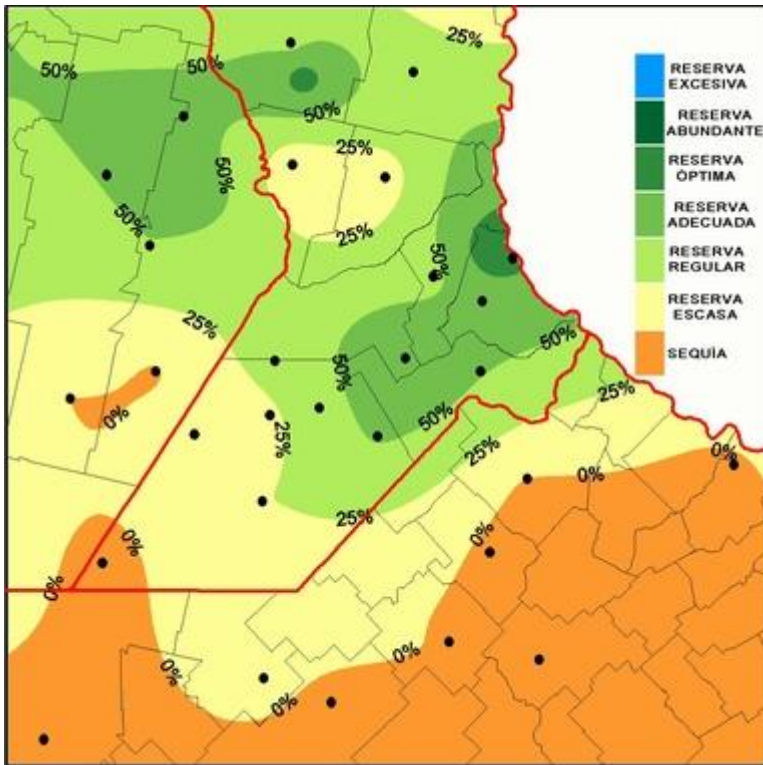

Maiz Agua Útil

BOLSA
DE COMERCIO
DE ROSARIO

www.facebook.com/BCROficial

twitter.com/bcrgrensa

[es.linkedin.com/BCR](https://es.linkedin.com/company/BCR)

www.instagram.com/BCR

www.youtube.com/BolsadeRosario

BOLSA DE COMERCIO DE ROSARIO
Córdoba 1402 - S2000AWW